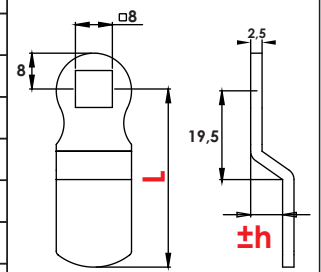

KM01 - KM11 - KY01 - KP02 Dilleri
KM01 - KM11 - KY01 - KP02 Cams